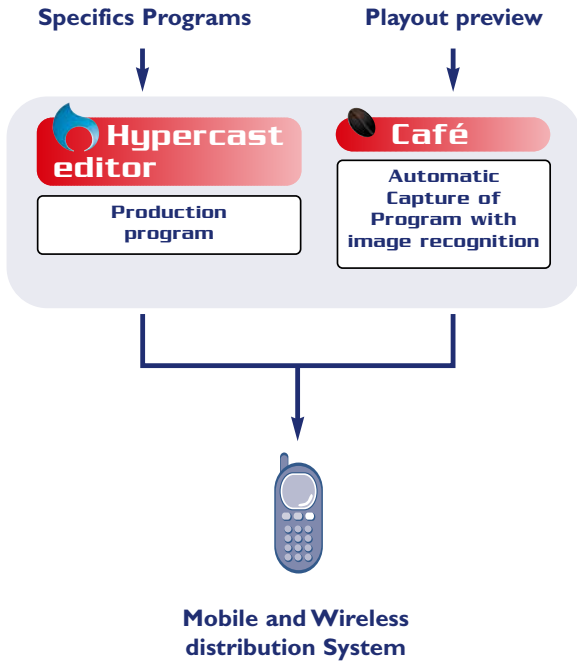

Software used in the Manreo range:

SCHEDULING OF VIDEO DISPATCHES FOR CELL PHONE AND WIRELESS PLATFORM

The next step

After starting up a program production system for cell phones, LCI will try to leverage this distribution by offering the same type of service to other mobile platforms.