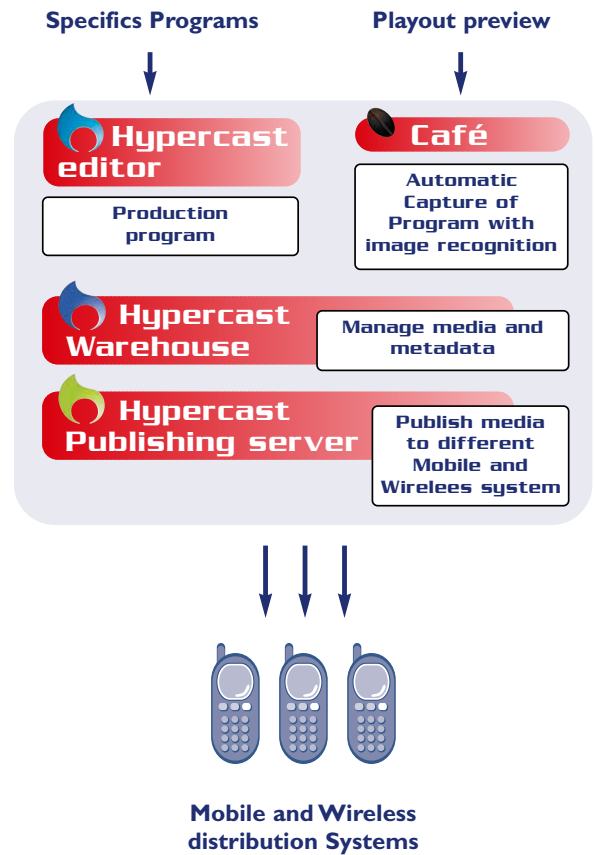

The Manreo solution

- **Manreo Café** software automatically digitizes, encodes, and uploads video programs and is directly connected to the "Preview" system.
- **Manreo Café** automatically detects reporting and newscasts for cell phones through key image recognition ("studio cards") inserted by journalists in their features.
- **Manreo Café** automatically transcodes over 13 programs into WM9 format on a 24/7 basis.
- **Manreo Café** automatically extracts the feature's image and title, populates this program metadata, and transfers it to the Orange streaming platform in http.

Software used in the Manreo range:

SCHEDULING OF VIDEO DISPATCHES FOR CELL PHONE AND WIRELESS PLATFORM

The next step

After starting up a program production system for cell phones, LCI will try to leverage this distribution by offering the same type of service to other mobile platforms.

The figure below shows a scalable architecture for feeding an i-mode platform.

VIDEO CONTENT CREATION FOR VIDEO ON DEMAND SERVICES TOWARD MULTIPLE MOBILE AND WIRELESS PLATFORMS

> NETIA - World Head Office
Tel +33 (0)4 67 59 08 07